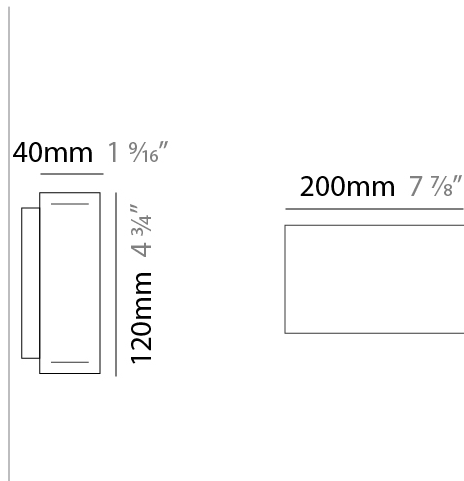

LED120 SURFACE

D73027- -

base number
Color   Finish
Temperature   Options

1. To build a product code in our configurator select the specify button on the base model # product page
2. To build a manual product code on this datasheet choose from the options listed below in blue font and add the suffix to the base model #

GENERAL

Series: Woodlin
Subseries: LED120
Brand: Tunto
Division: Design
Mounting Type: Surface
Mounting Location: Wall
Subcategory: Sconce

PHYSICAL

Shape: Rectangle
Length (mm): 200
Length (in): 7 ⁷/₈
Width (mm): 40
Width (in): 1 ⁹/₁₆
Height (mm): 120
Height (in): 4 ³/₄
Extension (mm): 40
Extension (in): 1 ⁹/₁₆
Light Distribution: Direct / Indirect
Diffuser: Opal
Fixture Finish: [WAL / ASH / OAK / BLK / WHI](#)
Fixture Material: Wood

ELECTRICAL

Lamp Type: LED
Input Wattage (W): 6
Total Output Wattage (W): 4.5
Dimming: Tri-Mode (Non-Dimming and Phase Dimming (120Vac only) and 0-10V Dimming)
Driver Included: Yes
Driver Location: Remote
Driver Type: Constant Current - Universal
Driver Class: Class 2
Housing: ENCP3
Input Voltage (V): 120 - 277
Constant Current (MA): 500

LED

Color Temperature (°K): [2700 / 3000 / 4000](#)
Max. Delivered Lumen (lm): 300
CRI: >93 CRI
Lamp Life (hrs): 50000

OPTICAL

RATINGS AND CERTIFICATIONS

Certified By: Certified for North American Standards
IP rating: IP20

PROJECT
TYPE
SPECIFIER
QUANTITY
DATE