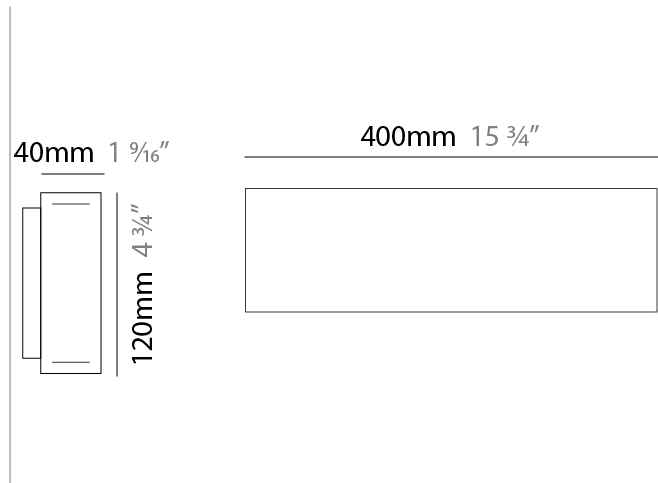

LED120 SURFACE

D73028-

base number
Color   Finish
Temperature   Options

1. To build a product code in our configurator select the specify button on the base model # product page
2. To build a manual product code on this datasheet choose from the options listed below in blue font and add the suffix to the base model #

GENERAL

Series: Woodlin
Subseries: LED120
Brand: Tunto
Division: Design
Mounting Type: Surface
Mounting Location: Wall
Subcategory: Sconce

PHYSICAL

Shape: Rectangle
Length (mm): 400
Length (in): 15 3/4
Width (mm): 40
Width (in): 1 9/16
Height (mm): 120
Height (in): 4 3/4
Extension (mm): 40
Extension (in): 1 9/16
Light Distribution: Direct / Indirect
Diffuser: Opal
Fixture Finish: [WAL / ASH / OAK / BLK / WHI](#)
Fixture Material: Wood

ELECTRICAL

Lamp Type: LED
Input Wattage (W): 16
Total Output Wattage (W): 12.6
Dimming: Tri-Mode (Non-Dimming and Phase Dimming (120Vac only) and 0-10V Dimming)
Driver Included: Yes
Driver Location: Remote
Driver Type: Constant Current - Universal
Driver Class: Class 2
Housing: ENCP3
Input Voltage (V): 120 - 277
Constant Current (MA): 700

LED

Color Temperature (°K): [2700 / 3000 / 4000](#)
Max. Delivered Lumen (lm): 800
CRI: >93 CRI
Lamp Life (hrs): 50000

OPTICAL

RATINGS AND CERTIFICATIONS

Certified By: Certified for North American Standards
IP rating: IP20

PROJECT _____
TYPE _____
SPECIFIER _____
QUANTITY _____
DATE _____