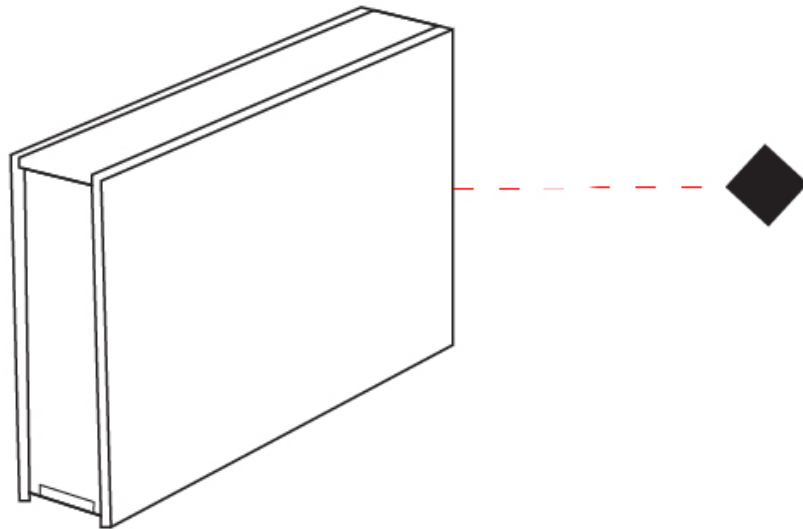

LED120 SURFACE

D73027-

PROJECT	_____
TYPE	_____
SPECIFIER	_____
QUANTITY	_____
DATE	_____