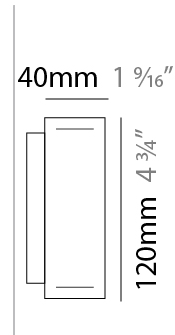

LED120 SURFACE

D73029-

base number
Color   Finish
Temperature   Options

1. To build a product code in our configurator select the specify button on the base model # product page
2. To build a manual product code on this datasheet choose from the options listed below in blue font and add the suffix to the base model #

GENERAL

Series: Woodlin
Subseries: LED120
Brand: Tunto
Division: Design
Mounting Type: Surface
Mounting Location: Wall
Subcategory: Sconce

PHYSICAL

Shape: Rectangle
Length (mm): 700
Length (in): 27 ⁹/₁₆"
Width (mm): 40
Width (in): 1 ⁹/₁₆"
Height (mm): 120
Height (in): 4 ³/₄"
Extension (mm): 40
Extension (in): 1 ⁹/₁₆"
Light Distribution: Direct / Indirect
Diffuser: Opal
Fixture Finish: [WAL / ASH / OAK / BLK / WHI](#)
Fixture Material: Wood

ELECTRICAL

Lamp Type: LED
Input Wattage (W): 31
Total Output Wattage (W): 25.3
Dimming: Tri-Mode (Non-Dimming and Phase Dimming (120Vac only) and 0-10V Dimming)
Driver Included: Yes
Driver Location: Remote
Driver Type: Constant Current - Universal
Driver Class: Class 2
Housing: ENCP3
Input Voltage (V): 120 - 277
Constant Current (MA): 700

LED

Color Temperature (°K): [2700 / 3000 / 4000](#)
Max. Delivered Lumen (lm): 1500
CRI: >93 CRI
Lamp Life (hrs): 50000

OPTICAL

RATINGS AND CERTIFICATIONS

Certified By: Certified for North American Standards
IP rating: IP20

PROJECT
TYPE
SPECIFIER
QUANTITY
DATE

700mm 27 ⁹/₁₆"

Indirect