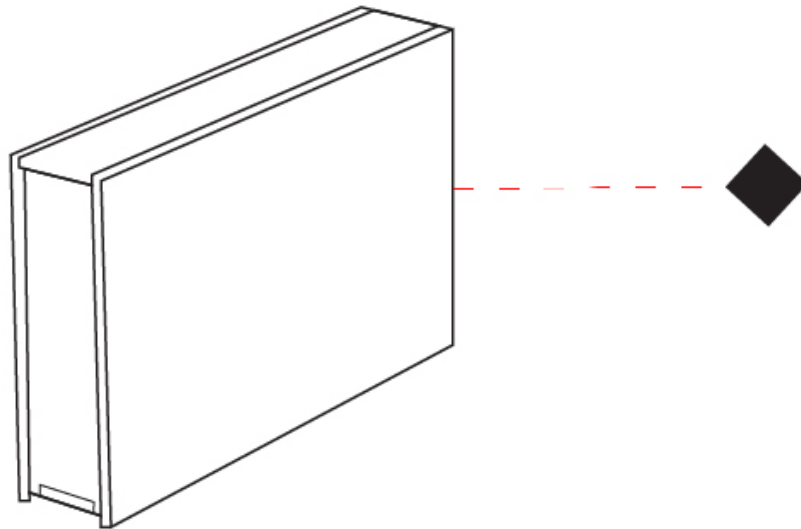

LED120 SURFACE

D73028-

PROJECT

TYPE

SPECIFIER

QUANTITY

DATE

D